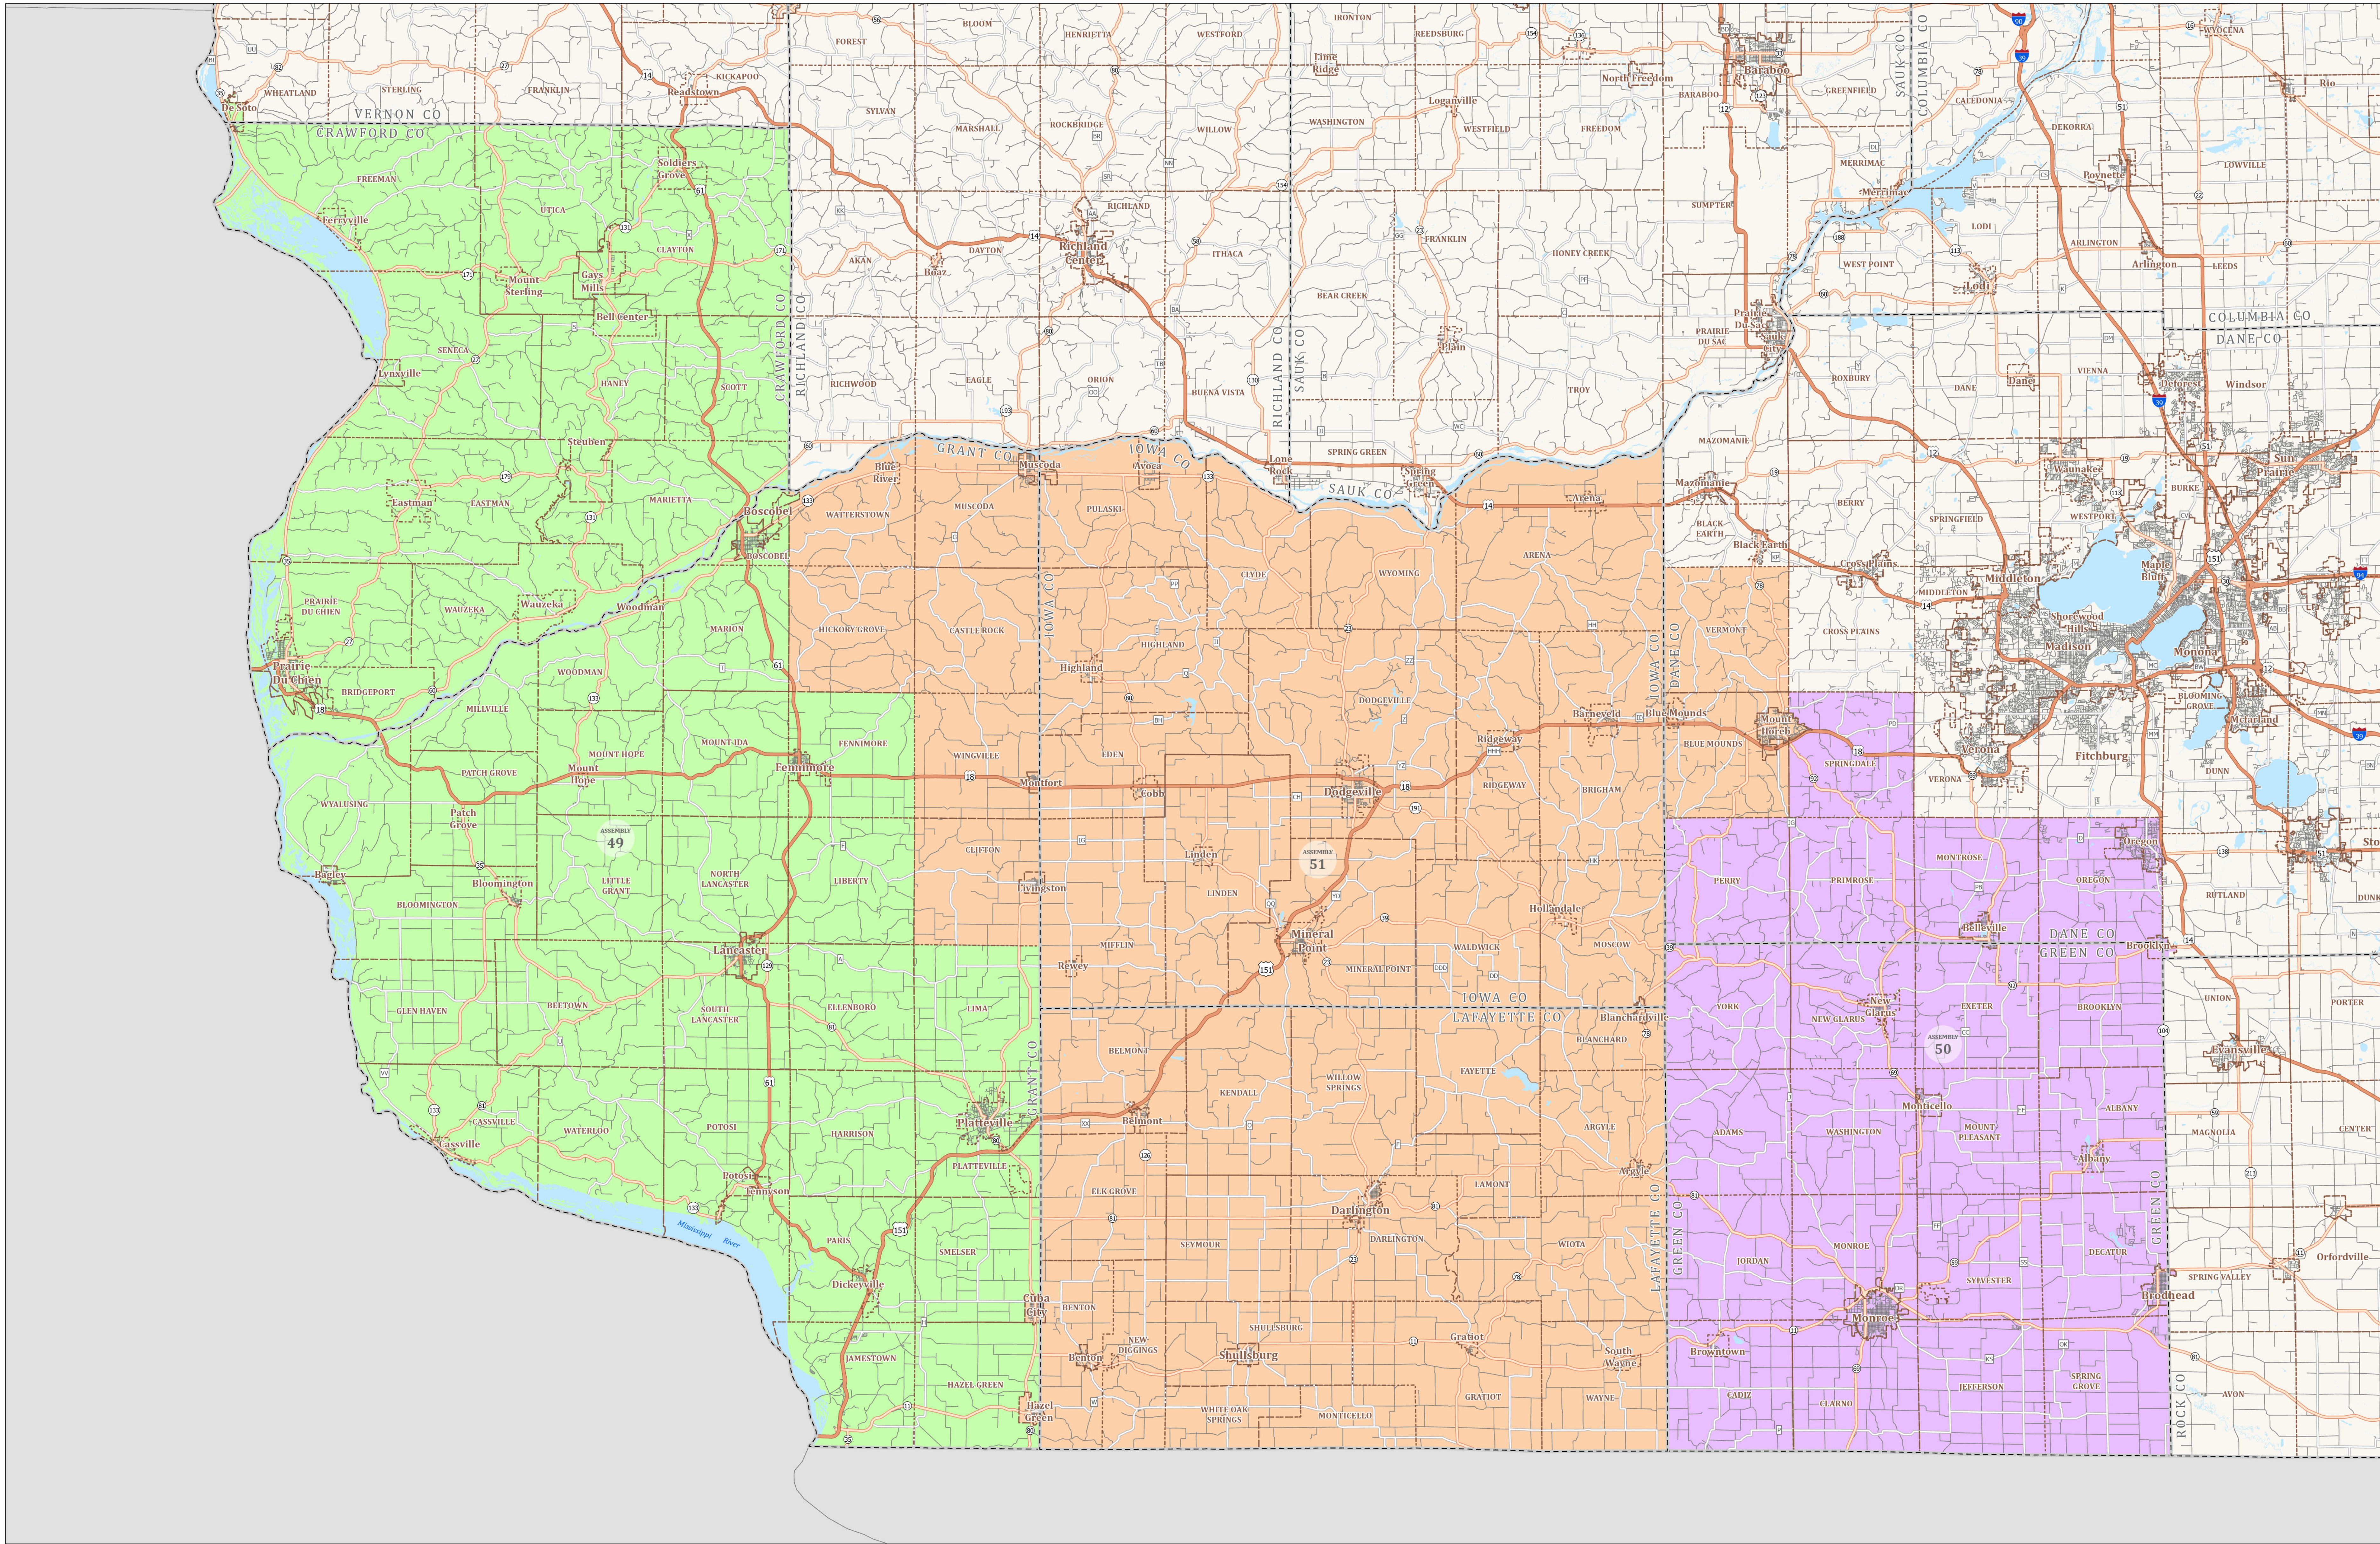

Senate District 17

STATE OF WISCONSIN

Projection:
NAD 1983 HARN Wisconsin CRS Iowa

Cartography:
LTSB GIS Team, 2024

- Federal Highway
- State Highway
- County Road
- Local Road
- Senate District 17
- County Boundary
- Cities, Towns, Villages
- Lakes, Rivers